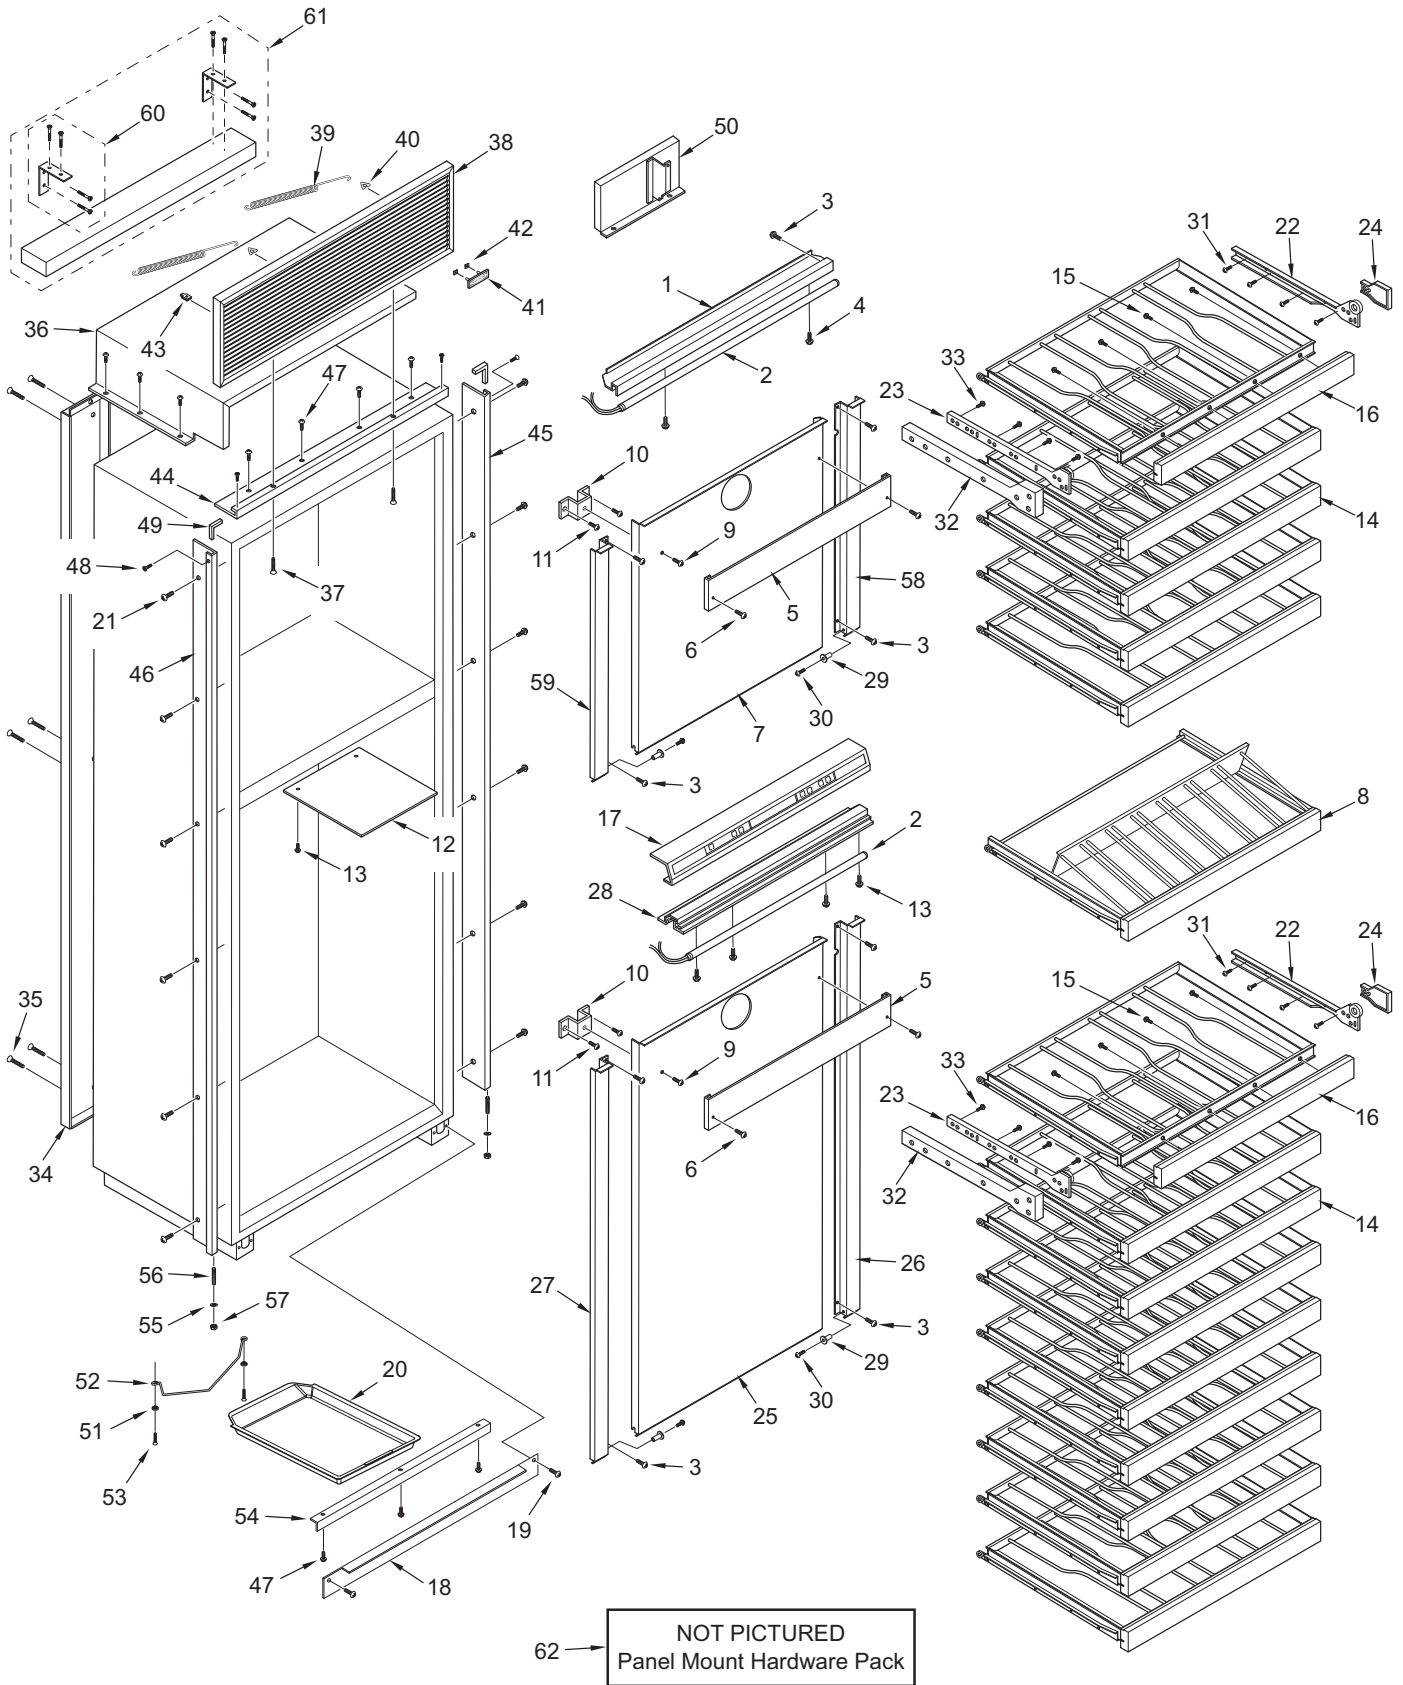

430-2 COSMETIC VIEW

430-2 MECHANICAL PARTS LIST

Ref #	Part #	Description	Ref #	Part #	Description
1.	4204170	Cntrl Board, Service 400	33.	3060140	Switch, Light
	7004024	Control, Board 400 Svce (RoHS Only)		3060141	Switch, Rocker N.C. Black
2.	4203130	Ctrl Panel Assy, Service 430	34.	4110353	Base Assy (w/rollers)
	7004211	Panel Assy, Cntrl 430 Svce (RoHS Only)	35.	4110331	Base Rear Roller Assy
3.	4204150	Thermistor, Asm Srvc Pkg	36.	6200010	Screw, #10-12 x 3/4" Pan HD
4.	6201270	-+Screw, #8-18 x 5/8" PH PN SS-Gnd	37.	3550560	Straight Pin, Base Assy, .312" x 2.88"
5.	6120030	Tube Clamp, Plastic 1/4"	38.	3450620	Canoe Clip
6.	3520120	Brass Insert, Fan Bracket	39.	3421240	Cabinet Roller (Single)
7.	4220801	Motor Assy, Evap Fan (Incl Brkt & Blade)	40.	3570050	Leveling Leg, #18-3/8 x 1"
8.	0212330	Bracket, Evap Fan Motor	41.	6110580	Adjusting Screw
9.	3220250	Grommet, Rubber-#M5351	42.	4201111	Door Closer Assy, RH (430/F/O/S/P)
10.	6110270	Bolt, #10-32 x 1/4" RD HD		4201115	Door Closer Assy, SBS RH-B (430/B)
11.	3150640	Fan , Evap Fan		4201112	Door Closer Assy, LH (430/F/O/S/P)
12.	3541017	Top Cabinet Hinge Cover, RH (Silver)		4201116	Door Closer Assy, SBS LH-B (430/B)
	3541211	Cover, Top Cabinet Hinge-RH, B	43.	NA	See 4201111, 1112, 1115 or 1116
	3541213	Cover, Top Cabinet Hinge-RH, P	44.	NA	See 4201111, 1112, 1115 or 1116
	3541018	Top Cabinet Hinge Cover, LH (Silver)	45.	3450530	Door Closer Spring
	3541212	Cover, Top Cabinet Hinge-LH, B		3450710	Low Pull Spring
	3541214	Cover, Top Cabinet Hinge-LH, P	46.	3421290	Door Closer Linkage
13.	4151471	Door Hinge Assy, Top; RH (Silver)	47.	0165980	Door Closer Spring Retainer
	4151473	Hinge Assy, Top Cab-RH, B	48.	3421260	Door Closer Bearing
	4151472	Door Hinge Assy, Top; LH (Silver)		3421261	Bearing, Door Closer, B
	4151474	Hinge Assy, Top Cab-LH, B	49.	3450550	E-Ring / Klipping , 5/16"
14.	4151271	Cabinet Hinge Assy, Upper; RH (Slvr)	50.	DS90	Door Stop-90 Degree (Sales Acc.)
	4151273	Hinge Assy, Upr Cab-RH, B		DS90/B	Stop,Door Kit 90 Degree, B (Sales Acc.)
	4151272	Cabinet Hinge Assy, Upper; LH (Slvr)		DS105	Door Stop-105 Degree (Sales Acc.)
	4151274	Hinge Assy, Upr Cab-LH, B		DS105/B	Stop,Door Kit 105 Degree, B (Sales Acc.)
15.	6110070	Bolt, 1/4-20 x 3/4" Spinlock Zinc	51.	3450560	E - Ring, 7/16"
16.	6110540	Bolt, #10-24 x 1/2" Flat Socket HD	52.	3450570	Door Closer Cushion
17.	6200390	Screw, #6 x 3/8" T25 Flat Head PH	53.	0165970	Door Closer Guide Support
18.	6200140	Screw, #8-15 x 3/8" Truss HD	54.	3421310	Door Closer Guide
19.	0164510	Shim, Cabinet Top or Bot Hinge	55.	0166360	Door Stop Cushion Retainer
20.	4290461	Valve Assy, Aweco Srvc	56.	6180010	Pop Rivet, 1/8"
21.	4200740	Cond Fan Mtr Pkg (Blade NOT Incl.)	57.	4151241	Door Hinge, Bot; RH (Silver)
22.	3150800	Blade, Condenser Forward-SW		4151243	Hinge Assy, Bot Door-RH, B
23.	6150410	Nut, 1/4-20		4151242	Door Hinge, Bot; LH (Silver)
24.	0261150	Bracket, Cond Mtg (3)		4151244	Hinge Assy, Bot Door-LH, B
25.	6201580	Screw,#8-36 X 1/2 Nylon Patch	58.	6110540	Bolt, #10-24 x 1/2" Flat Socket HD
26.	3220360	Grommet, Mounting Bracket	59.	6200390	Screw, #6 x 3/8" T25 Flat Head PH
27.	3210340	Neoprene Silencer, 7/8"	60.	4151281	Cabinet Hinge Assy, Lower; RH (Slvr)
28.	3025560	Cord Assy, Power Supply		4151283	Hinge Assy, Lwr Cab-RH, B
29.	0261310	Shroud, Cond Fan		4151282	Cabinet Hinge Assy, Lower; LH (Slvr)
30.	3450290	Angle Bracket		4151284	Hinge Assy, Lwr Cab-LH, B
31.	6200010	Screw, #10-12 x 3/4" Pan HD	61.	6110070	Bolt, 1/4-20 x 3/4" Spinlock Zinc
32.	3060130	Switch, Icemaker Fan			
	3060131	Switch, Rocker N.O. Black			

NOT PICTURED:

62. 3026130 W/H, Cab 430