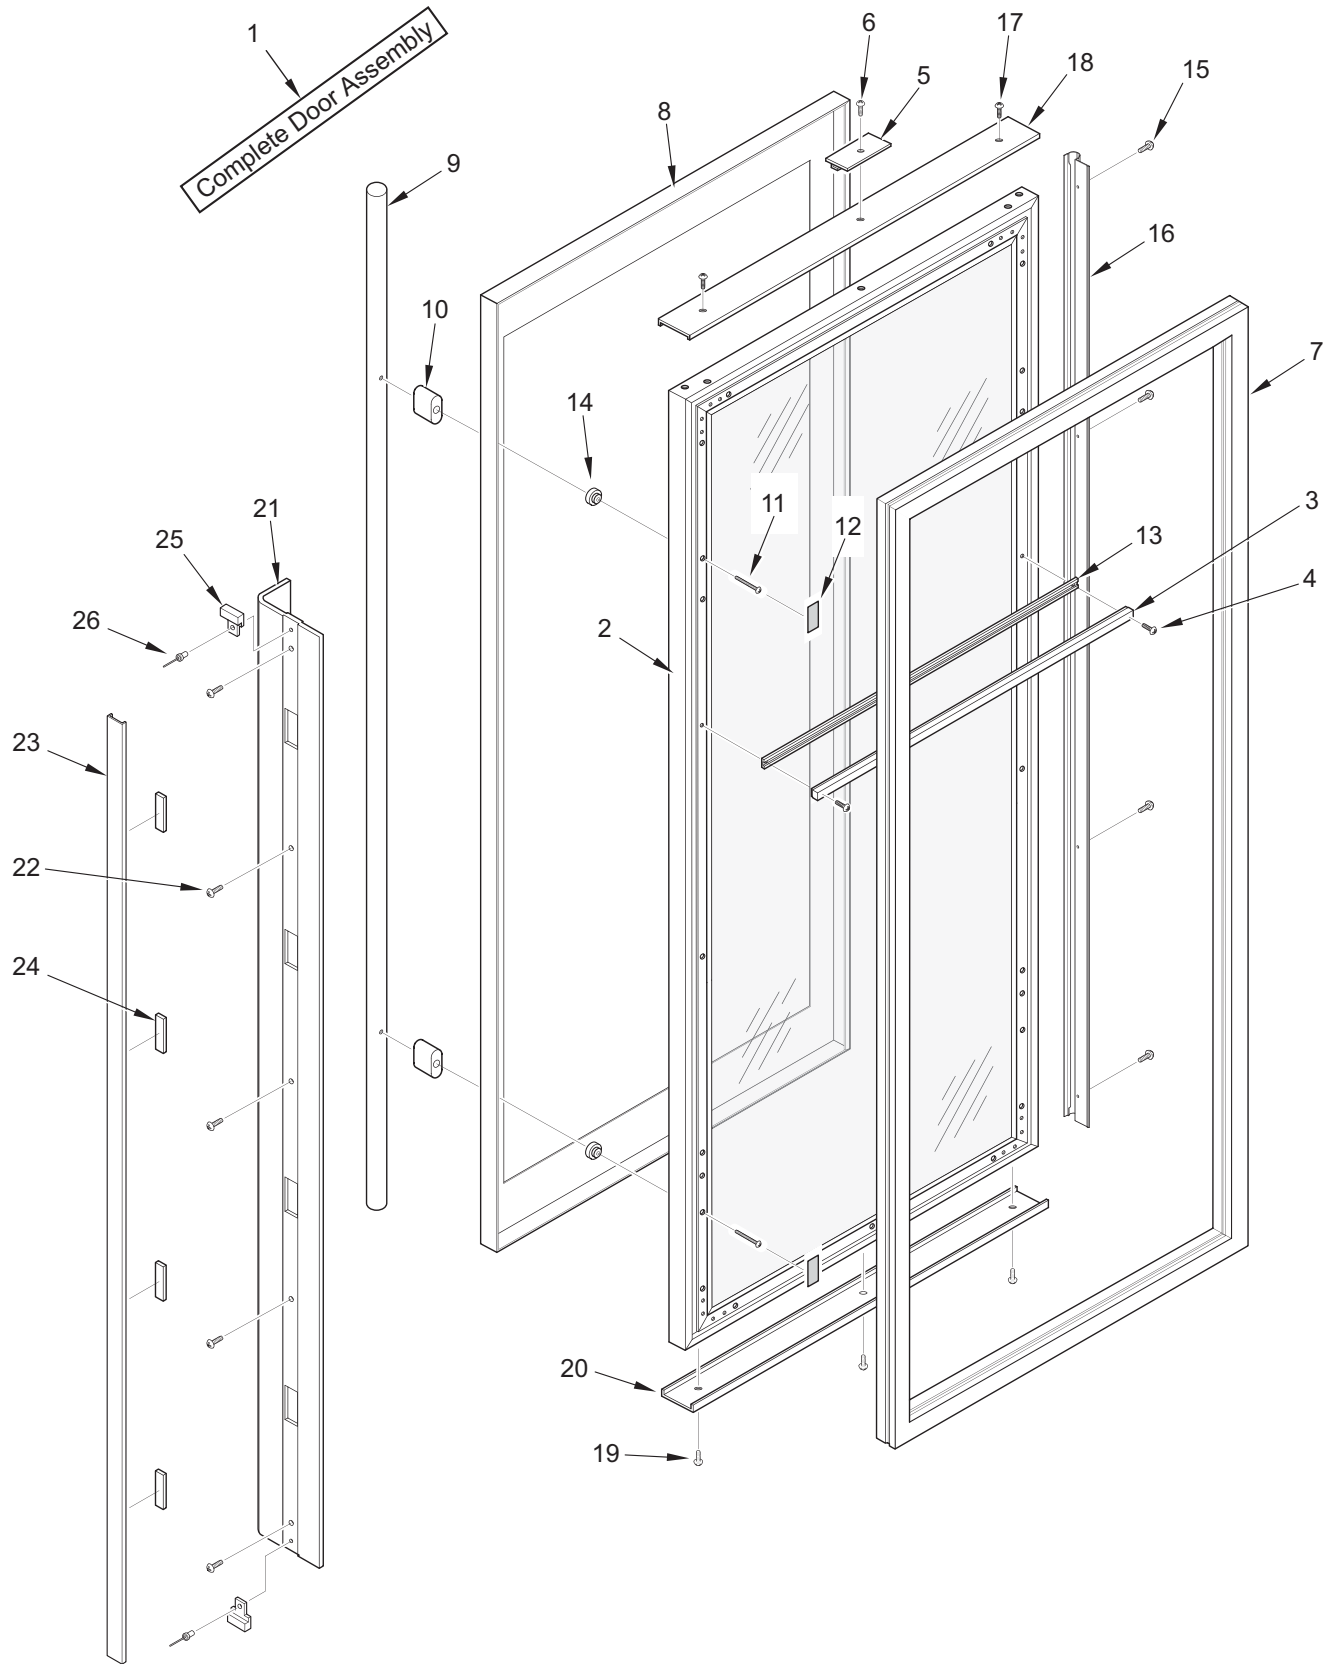

430-2 DOOR VIEW

430-2 COSMETIC PARTS LIST

Ref #	Part #	Description	Ref #	Part #	Description
1.	3511690	Ext, Upr Light	39.	3450900	Spring, Grille
2.	3030150	Strip, Light 15 Watt	40.	3450520	Grille Hook
3.	6201270	Screw, #8-18 x 5/8" PH PN SS-Gnd	41.	3580230	Name Plate, Approx 1-1/4X3" w/Pegs
4.	6201310	Screw, #8 x 1-3/4" Flat PH HD		3580210	Name Plate, Appr. 1-1/4"X3" Stick-on
5.	0212361	Diffuser, Evap Fan Srvc		3580211	Nameplate, B,P
6.	6201010	Screw, #8-15 x 2" Pan Head	42.	6150140	Spring Grip Nut, 1/8"
7.	0200961	Cover, Evap Upr Srvc	43.	6150840	Tinnerman J-Clip
8.	4181780	Rack Assy, Display Wine	44.	2234028	Frame,Main Top 30 RH
9.	6201270	Screw, #8-18 x 5/8" PH PN SS-Gnd		3517051	Frame,Main Top 30-RH, B
10.	0169391	Bracket, Grounding Srvc		3517054	Frame,Main Top 30-RH, P
11.	6201270	Screw, #8-18 x 5/8" PH PN SS-Gnd		2234029	Frame,Main Top 30 LH
12.	4152220	Panel Assy, Srvc Access		3517052	Frame,Main Top 30-LH, B
13.	6200720	Screw, #8-18 x 1/2 PH Truss HD		3517055	Frame,Main Top 30-LH, P
14.	4181750	Wine Rack Assy	45.	4120860	Frame Assy, RH
15.	6201420	Screw		4120861	Frame Assy, Main Right Side, B
16.	3516540	Molding, Wood Wine Rack		4120862	Frame Assy, Main Right Side, P
17.	4203130	Ctrl Panel Assy, Service 430		2234006	Frame, Main Side Right-LH Hinge
18.	0168570	Kickplate, Solid 30" S.S.		3517006	Frame, Main Side Right-LH, B
	0260710	Kickplate, Solid - Black		3517031	Frame, Main Side Right-LH, P
	0168571	Kickplate, Solid-30", B - Carbon	46.	2234004	Frame, Main Side Left-RH Hinge
	0168572	Kickplate, Solid-30", P - Platinum		3517004	Frame, Main Side Left-RH, B
19.	6200050	Screw, #10-12 x 1/2" Pan HD		3517029	Frame, Main Side Left-RH, P
	6200120	Screw, #10-12 x 1/2" Truss HD (SS)		4120870	Frame Assy, LH
20.	0164940	Pan, Drain		4120871	Frame Assy, Main Left Side, B
21.	6201550	Screw, #8-18 X 1/2 Low Profile		4120872	Frame Assy, Main Left Side, P
22.	3413551	Slide, Cabninet RH	47.	6200010	Screw, #10-12 x 3/4" Pan HD
23.	3413552	Slide, Cabninet LH	48.	6200070	Screw, #4-24X3/8" Flat HD
24.	3421830	Spacer, Slide (Handle Side)		6200071	Screw, #4-24X3/8 Flat Hd, B
25.	0200971	Cover, Evap Lwr Srvc	49.	2210701	Angle, Main Fr 1-1/2X1/4
26.	0201011	Evap Sprt, RH Lwr Srvc	50.	4281100	Shroud Assy, Compressor
27.	0201001	Evap Sprt, LH Lwr Srvc	51.	3420670	Spacer, Screw
28.	3511720	Housing, Lower Light	52.	3420760	Holder, Drain Pan
29.	3520120	Brass Insert	53.	6201060	Screw, #8x1-1/4" PH FLAT TAP
30.	6200130	Screw, #8-18 x 3/4" Truss HD	54.	0261000	Kickplate Support
31.	6201230	Screw, #8 x 7/8" w/a #7 PH FT Head	55.	6240070	Lock Washer, 1/4" SS
32.	3421820	Spacer, Slide Sprt (Hinge Side)		6240071	Washer, Lock 1/4", B
33.	6201240	Screw, #8 x 1-3/8" w/a #7 PH FT Hd	56.	3550190	Bottom Hinge Stud
34.	0168951	Duct, Back Srvc	57.	6150200	Nut, 1/4-20 Hex
35.	6201060	Screw, #8x1-1/4" PH FLAT TAP		6150201	Nut, 1/4-2 0 Hex, B
36.	4281250	Shroud Assy, Unit	58.	0200991	Evap Sprt, RH Upr Srvc
37.	6201310	Screw, #8 x 1-3/4" Flat PH HD	59.	0200981	Evap Sprt, LH Upr Srvc
	6201311	Screw, #8X1-3/4 Flt Ph Hd, B	60.	4201340	Blocking Hardware Package
38.	6LG3011	Louvered Grille Assembly, 30" x 11"	61.	4201310	Blocking Components; 30"
	6PG3011	Panel Grille Assembly, 30" x 11"	62.	6201430	Hardware Pack, Panel Mount
	6SG3011	SS Grille 30" x 11" (See SN Breaks)			
	6SG3011/S	SS Grille,30X11-CLSC(See SN Breaks)			
	6SG3011/B	SS Grille 30X11-Carbon			
	6SG3011/P	SS Grille 30X11-Platinum