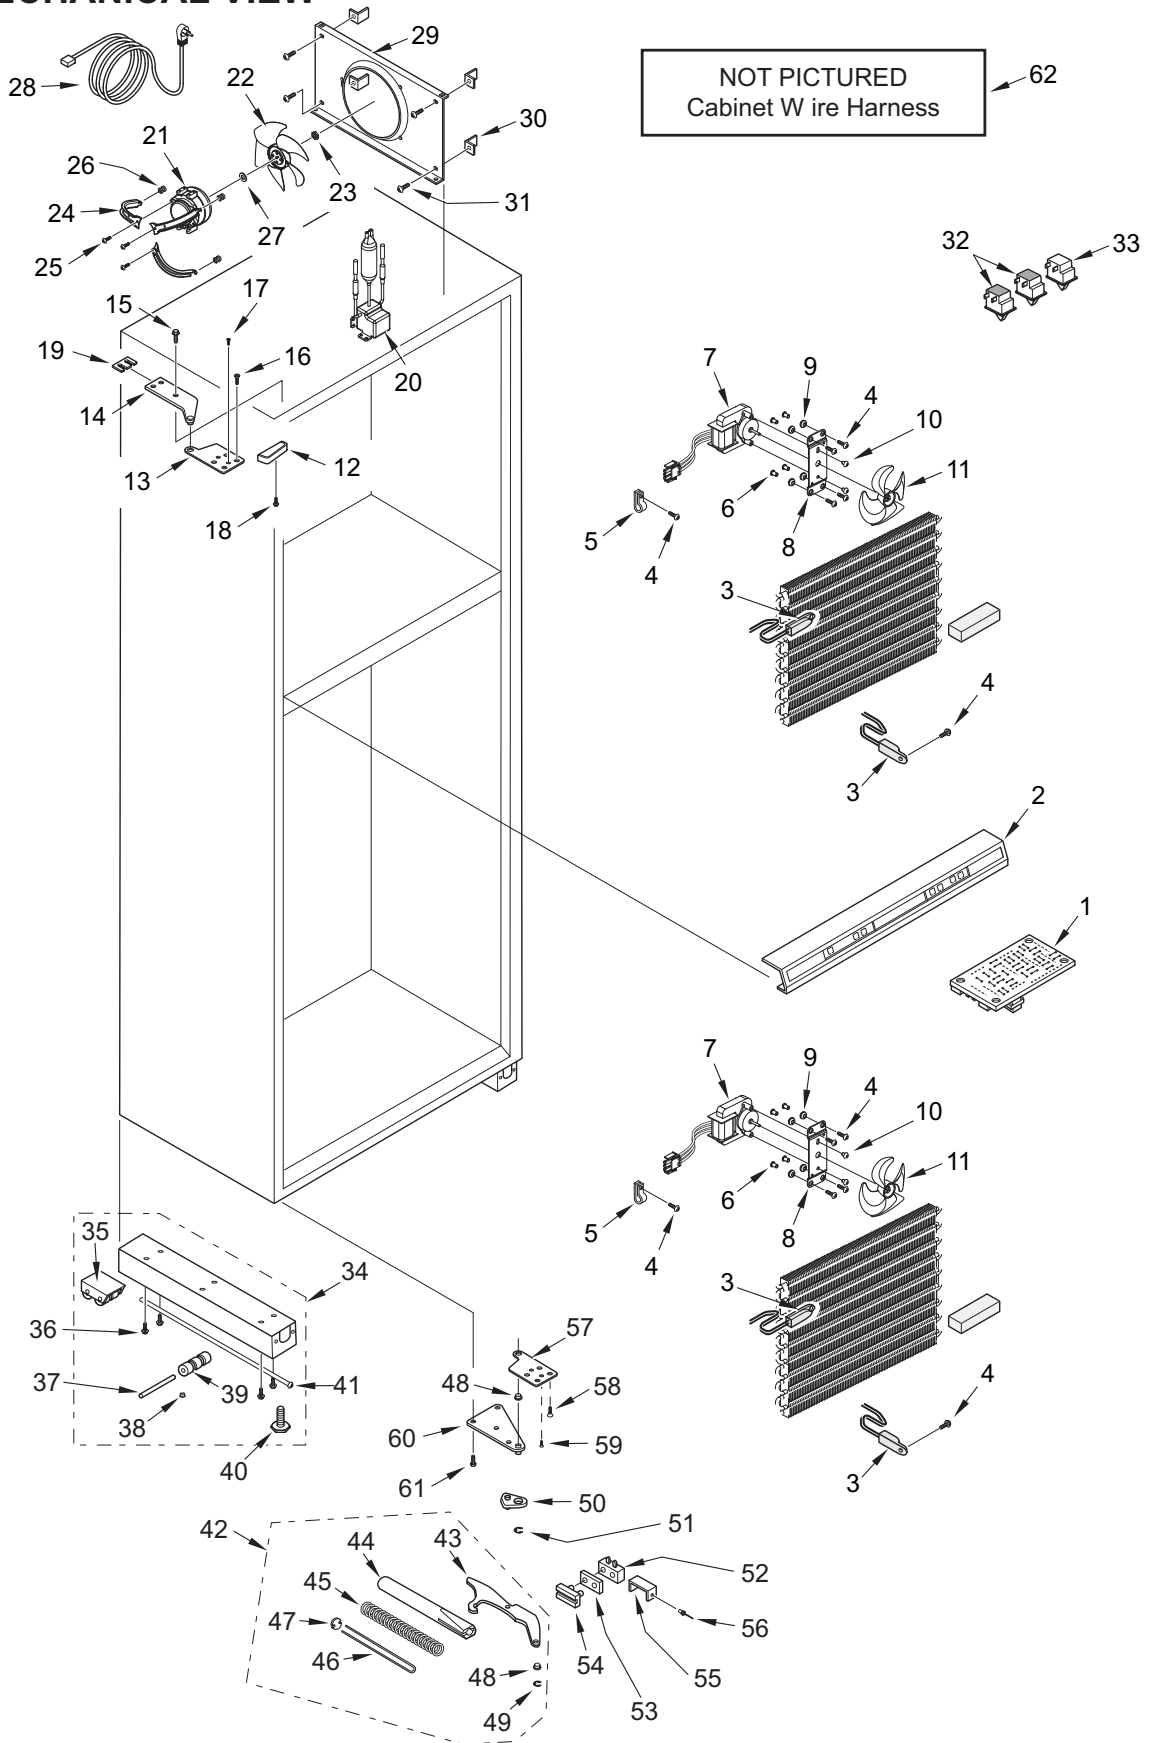

430-2 MECHANICAL VIEW

430-2 SEALED SYSTEM PARTS LIST

<u>Ref #</u>	<u>Part #</u>	<u>Description</u>
1.	4203230	Comp Pkg, Srvc Wine EMI30HER (Includes Valve Assembly)
	3111370	Relay, EMB 1351400 OR 213514008 (Used w/Service EMI30HER Comp)
	3111410	Overload, (4TM734LFB) (Used w/Service EMI30HER Comp)
2.	3112212	Electrical Assy, EMT30HSC Comp (Used w/Production EMT30HSC Comp)
3.	7005578	Capacitor, 12Mf Svce (Used w/Production EMT30HSC Comp)
4.	3112270	Term Cvr Spring, DC51C (Used w/Production EMT30HSC Comp)
5.	3150010	Rubber Grommet, Small, 5/8"
6.	6160030	Spacer, 5/16 x 7/16 x 5/8"
7.	6240050	Flat Washer, 5/16"
8.	6150220	Nut, 5/16-18 Hex Zinc
9.	3014100	Suction Line Drier (Service Only)
10.	4290461	Valve Assy, Aweco Srvc (Includes Drier)
11.	3130640	Evaporator, Ref
12.	6201270	Screw, #8-18 x 5/8" PH PN SS-Gnd
13.	4251810	Heat Exch, Ref
14.	3130640	Evaporator, Ref
15.	6201270	Screw, #8-18 x 5/8" PH PN SS-Gnd
16.	4251810	Heat Exch, Ref
17.	3120370	Condenser
18.	6231490	Tape, Foam XLPE
19.	6200010	Screw, #10-12 x 3/4" Pan HD
20.	2600138	Drain Pan Heater Loop
21.	3421410	Drain Pan Heater Loop Support
22.	3520500	Tube, Fitting Tee-5/16"ID