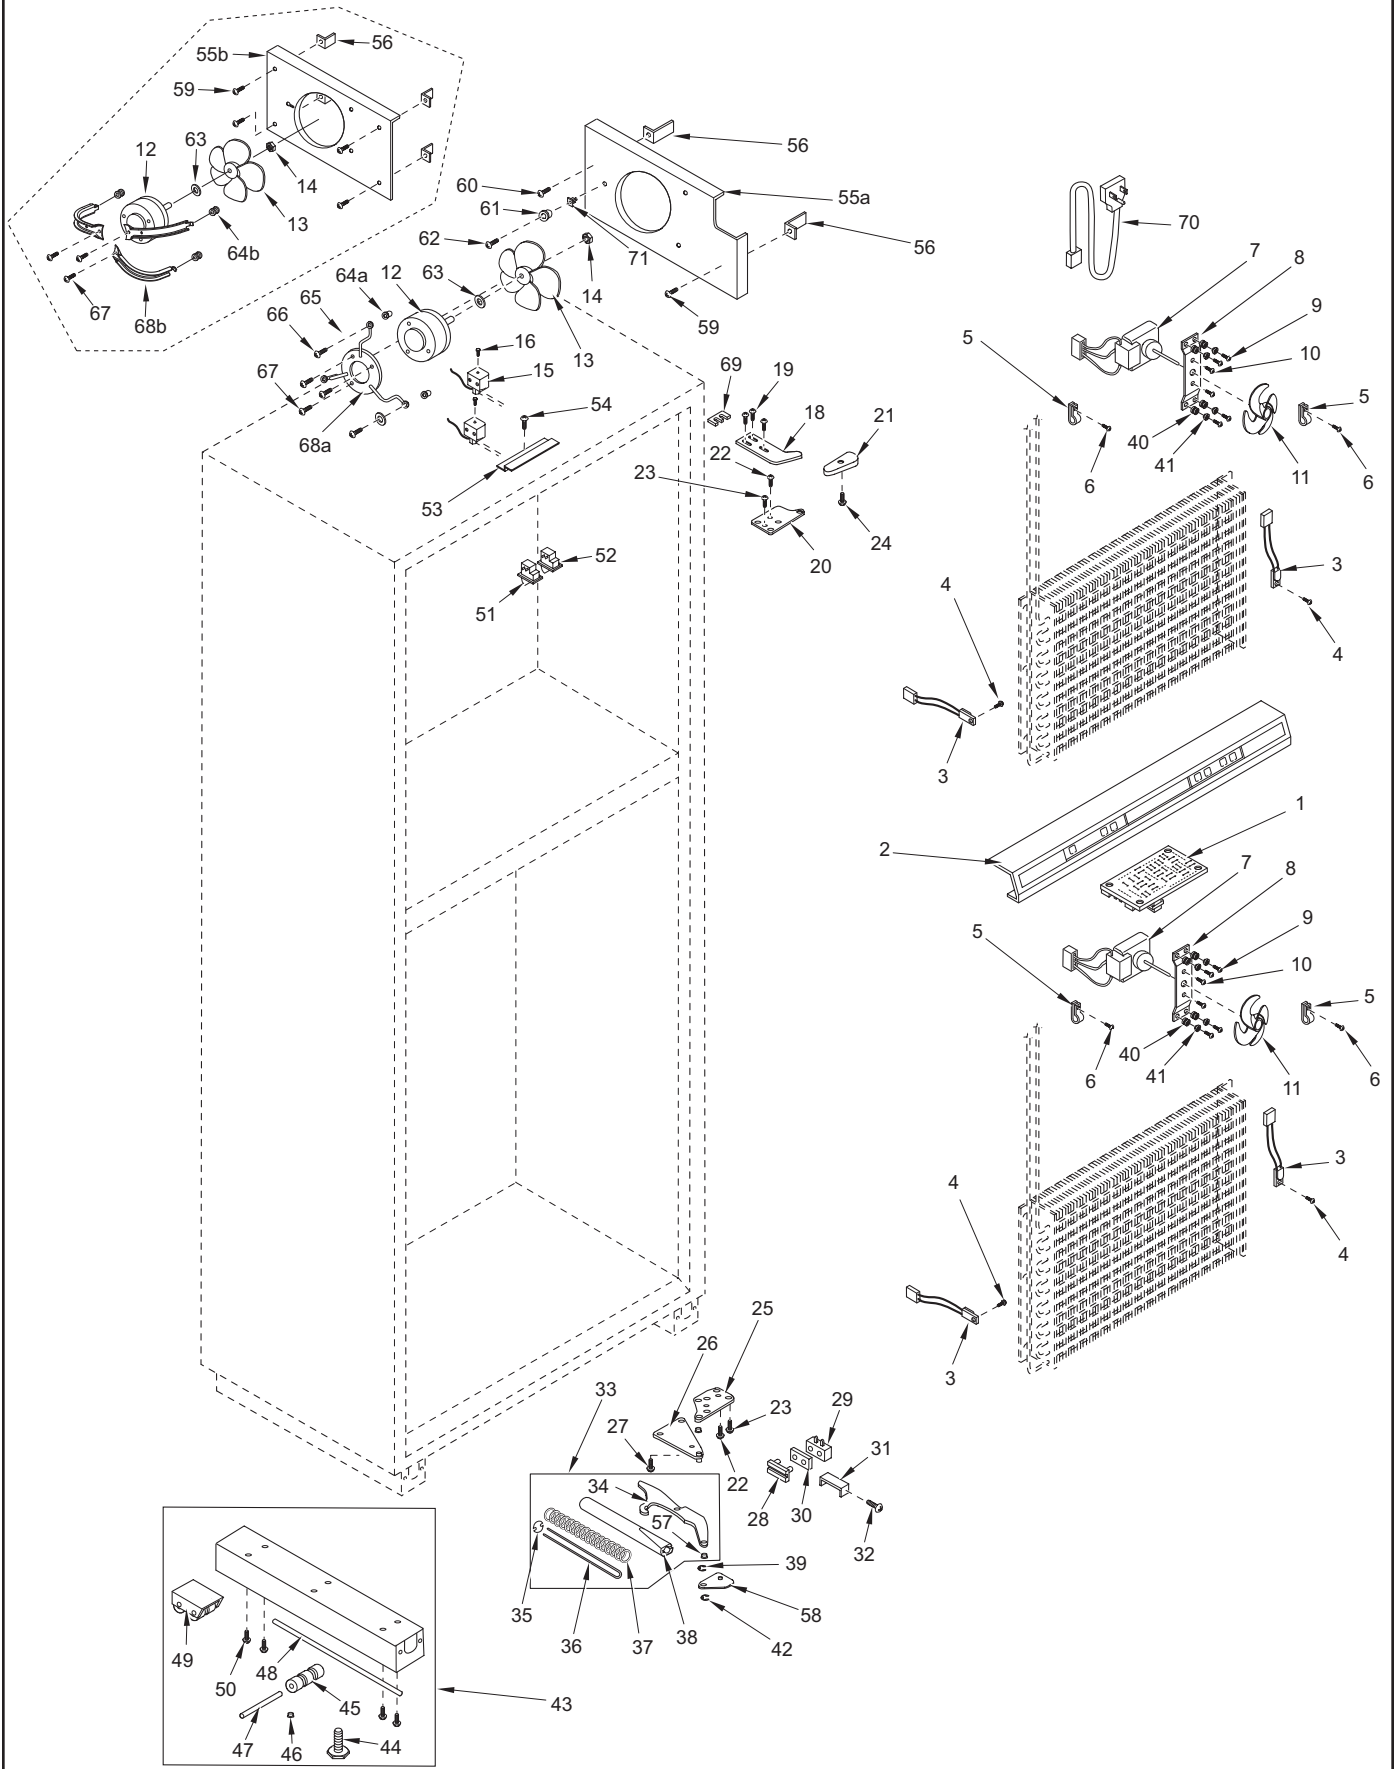

Not Pictured

- 3021950 Wire Harness, Cabinet

430 MECHANICAL VIEW

430 SEALED SYSTEM VIEW PARTS LIST

1. 4203060 Valve/Sol Components, UPR-Wine
- 4203070 Valve/Sol Components, LWR-Wine
2. 6160030 Spacer, 5/16 x 7/16 x 5/8"
3. 3150010 Rubber Grommet, Small, 5/8"
4. 6240050 Flat Washer, 5/16"
5. 6200140 Screw, #8-15 x 3/8" Truss HD
6. 6120030 Tube Clamp, Plastic 1/4"
7. 3014420 Drier, Service Wine
8. 6240050 Flat Washer, 5/16"
9. 6201270 Screw, #8-18 x 5/8" PH PN SS-Gnd
10. 6150220 Nut, 5/16-18 Hex Zinc
11. 4203230 Compressor Pkg. SRVC-WINE(EMI30HER)
- 3111370 Relay, (1351400)
- 3111410 Overload, (4TM734LFB)
12. 6200010 Screw, #10-12 x 3/4" Pan HD
13. 6201270 Screw, #8-18 x 5/8" PH PN SS-Gnd
14. 4211600 Evaporator Assy (Includes Heat Exchanger)
- 3130280 Evaporator
- 4251490 Heat Exchanger
15. 6120170 Locking Cable Tie, Red, 11-1/2"
16. 2600138 Drain Pan Heater Loop
17. 3120370 Condenser
18. 3421410 Drain Pan Heater Loop Support
19. 6200010 Screw, #10-12 x 3/4" Pan HD
20. 0862320 Bracket, Solenoid
21. 6201270 Screw, #8-18 x 5/8" PH PN SS-Gnd
22. 0168040 Drier Bracket